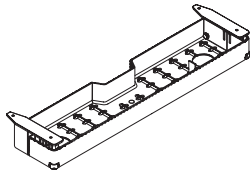

Large tray

3 1/2"H x 30"W x 7 4/5"D
Style #: DSTRAYLG

Surface Materials Offering

Merle
6527